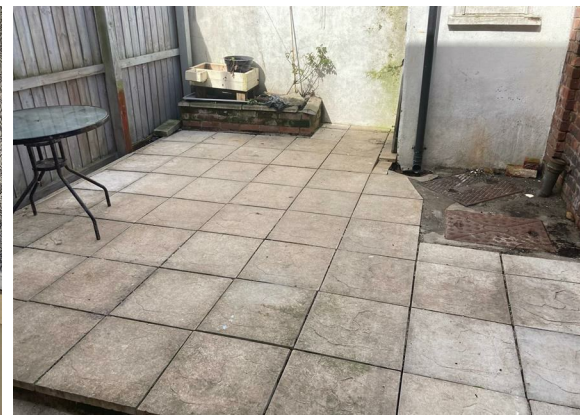

**2 Bed
House -
Terraced
located in**

£199,950

**Roger
McGhee**
Estate Agents

PROFESSIONAL SERVICE
PERSONAL APPROACH

DIRECTIONS

CONTACT

11 Frederick Place
St Thomas Street
Weymouth
Dorset
DT9 7LQ

E: admin@rogermcghee.co.uk
T: 01305 779655
www.rogermcghee.co.uk